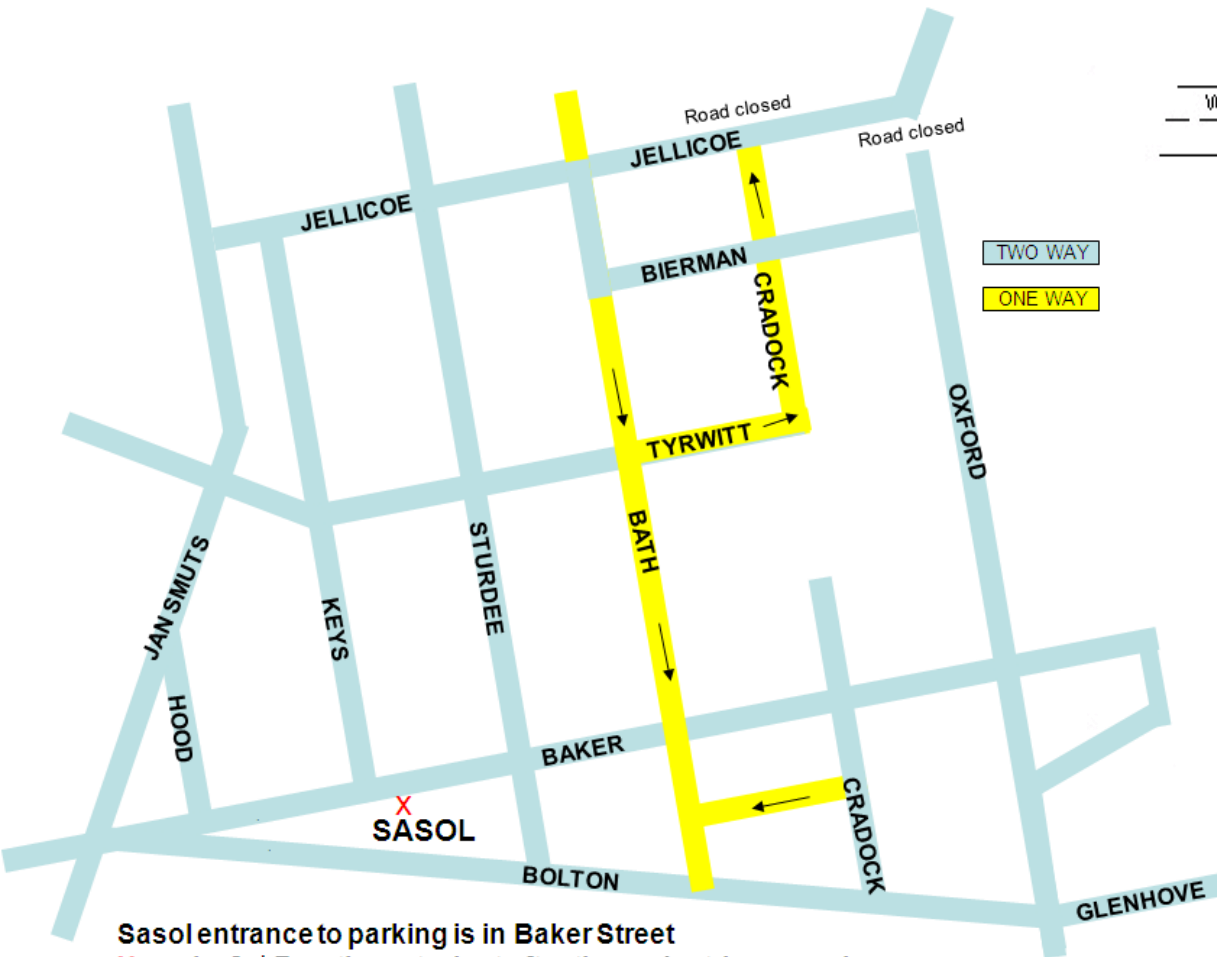

Directions to:

Sasol Ltd, Corner Sturdee and Baker Street Rosebank Tel: (011) 441 3111

- From Pretoria travel on the Ben Schoeman Highway – southern direction
- Proceed onto the M1 south – turn left at the Glenhove off ramp
- Right at the robot – across the bridge over the M1 highway
- Proceed with Glenhove – across a number of robots – cross Oxford Road
- Glenhove becomes Bolton
- Right into Sturdee Ave and left into Baker St

Sasol entrance to parking is in Baker Street
X marks 2nd Frontier gate, just after the pedestrian crossing

Directions to:

Sasol Ltd, Corner Sturdee and Baker Street Rosebank Tel: (011) 441 3111

- From Pretoria travel on the Ben Schoeman Highway – southern direction
- Proceed onto the M1 south – turn left at the Glenhove off ramp
- Right at the robot – across the bridge over the M1 highway
- Proceed with Glenhove – across a number of robots – cross Oxford Road
- Glenhove becomes Bolton
- Right into Sturdee Ave and left into Baker St

Sasol entrance to parking is in Baker Street
X marks 2nd Frontier gate, just after the pedestrian crossing