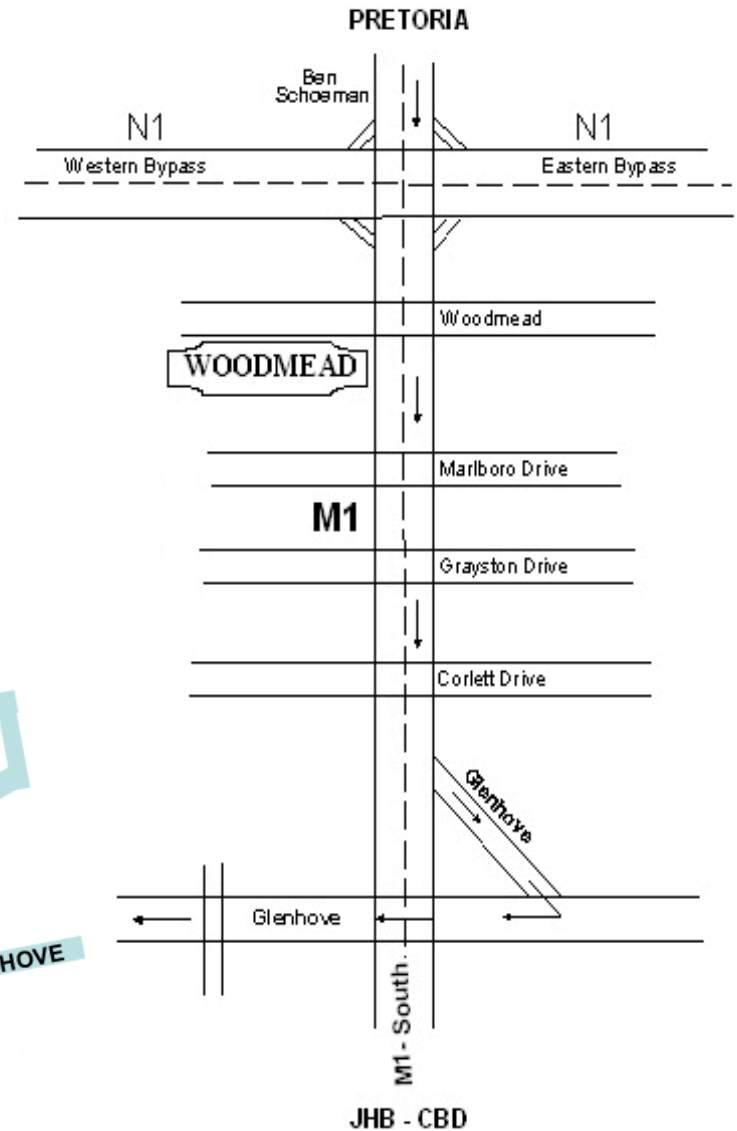

Directions to:

Sasol Ltd, Corner Sturdee and Baker Street Rosebank Tel: (011) 441 3111

- From Pretoria travel on the Ben Schoeman Highway – southern direction
- Proceed onto the M1 south – turn left at the Glenhove off ramp
- Right at the robot – across the bridge over the M1 highway
- Proceed with Glenhove – across a number of robots – cross Oxford Road
- Glenhove becomes Bolton
- Right into Sturdee Ave and left into Baker St

Sasol entrance to parking is in Baker Street
X marks 2nd Frontier gate, just after the pedestrian crossing

Directions to:

Sasol Ltd, Corner Sturdee and Baker Street Rosebank Tel: (011) 441 3111

- From Pretoria travel on the Ben Schoeman Highway – southern direction
- Proceed onto the M1 south – turn left at the Glenhove off ramp
- Right at the robot – across the bridge over the M1 highway
- Proceed with Glenhove – across a number of robots – cross Oxford Road
- Glenhove becomes Bolton
- Right into Sturdee Ave and left into Baker St

Sasol entrance to parking is in Baker Street
X marks 2nd Frontier gate, just after the pedestrian crossing