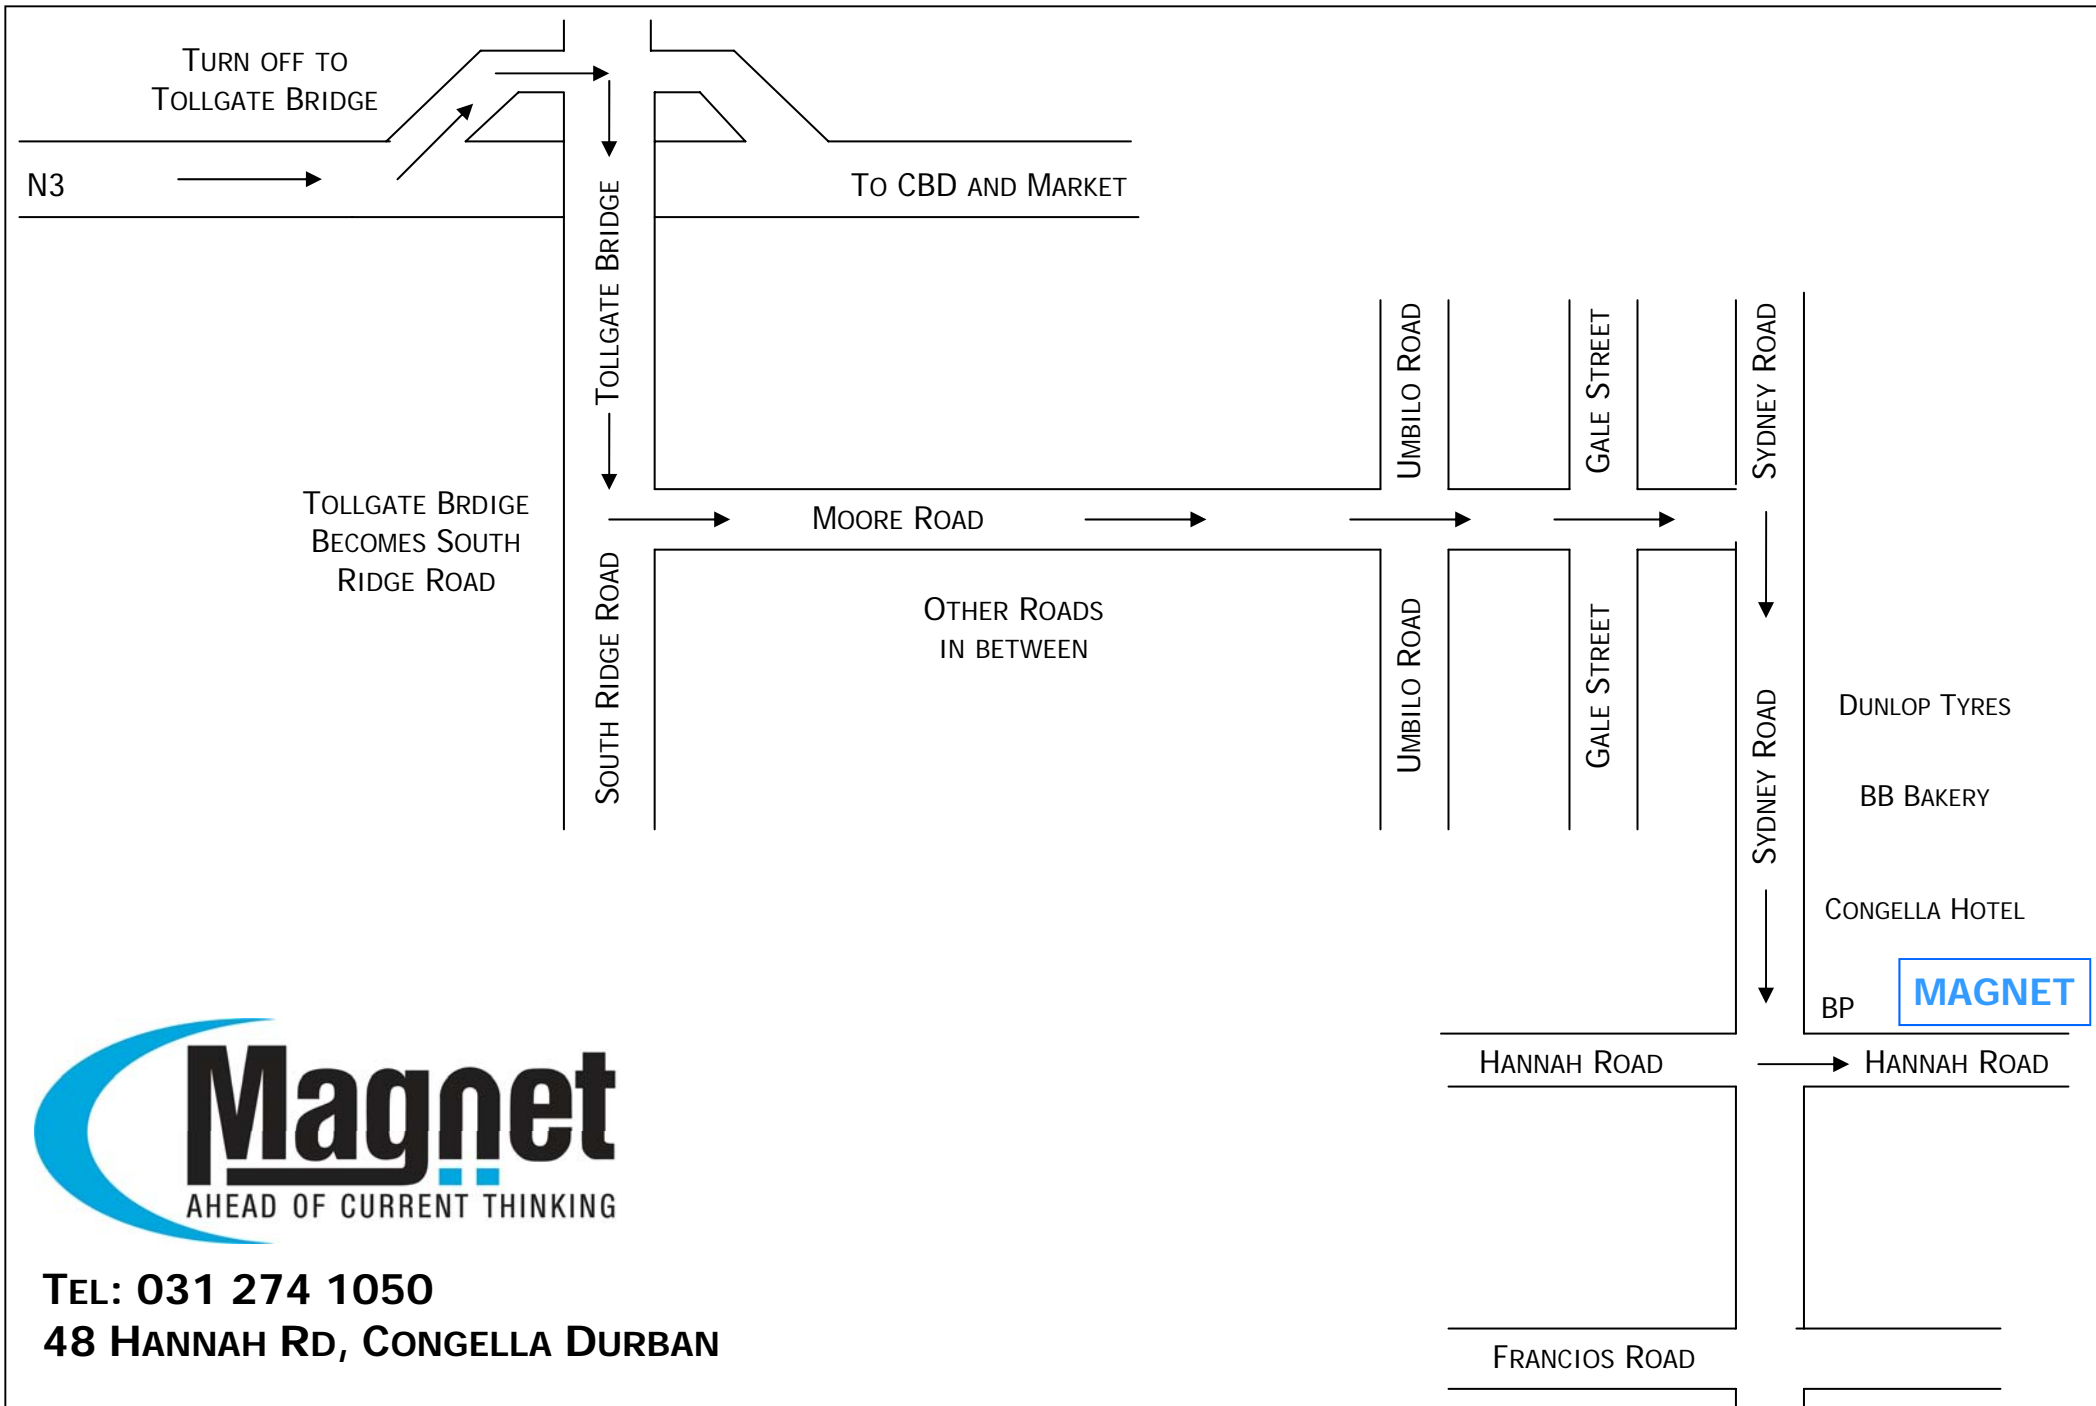

DIRECTIONS FROM N3 PMB

TEL: 031 274 1050

48 HANNAH RD, CONGELLA DURBAN