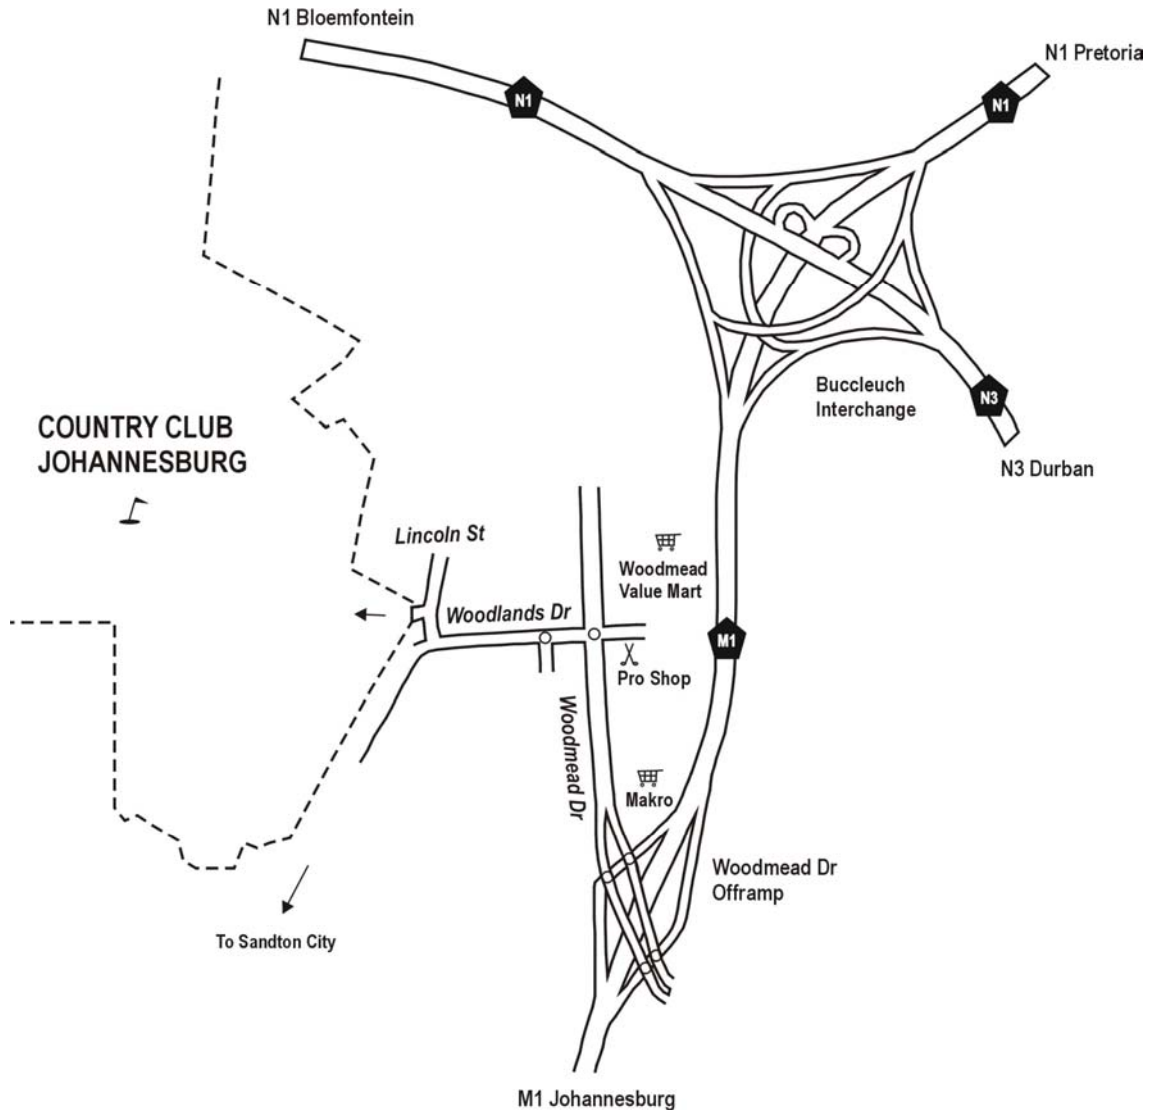

The Country Club Johannesburg

Directions from Jhb Int Airport:

N3 North Pretoria
M1 South Johannesburg
Take Woodmead Drive Offramp
Right onto Woodmead Dr
Left into Woodlands Dr
Right into Lincoln St
First left into Country Club

Directions from Pretoria:

N1 South Johannesburg
M1 South Johannesburg
Take Woodmead Drive Offramp
Right onto Woodmead Dr
Left into Woodlands Dr
Right into Lincoln St
First left into Country Club

Directions from Jhb CBD / Sandton:

M1 North Pretoria
Take Woodmead Drive Offramp
Left onto Woodmead Dr
Left into Woodlands Dr
Right into Lincoln St
First left into Country Club